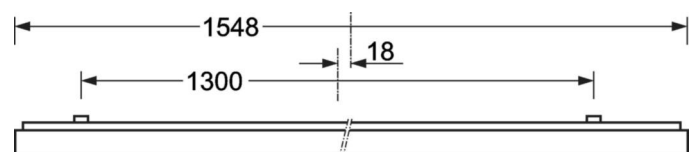

Surface-mounted luminaire - Micro-prismatic diffuser - direct distribution

Steel sheet enclosure, powder-coated rectangular cross-section, integrated Quicklock quick-mount bracket system with catch hook and safety rope for simple and quick mounting; Housing colour traffic white RAL 9016; Homogeneous direct light distribution for VDU-compatibility in accordance with DIN-EN 12464-1; glare reduction through microprism diffuser with special "multilayer" technology and optimised light deflecting foil; Easy installation of the connection, directly on the top of the luminaire with a terminal cover cap; the ETM levels can easily be adjusted from the upper side of the luminaire. Electrical connection via 3-pole connection terminal with plug-in contacts.. If required, an AVA-MH universal mounting aid is available as an accessory. Surface-mounted luminaire for ceiling installation; connection to an SRT quick fit mounting system via an SRGVU mounting device carrier.

MECHANICS

Housing colour	traffic white RAL 9016
Dimensions (LxWxH/DxH)	1548mm x 239mm x 62mm
Weight (net)	7kg
Cable entry KE (X/Y)	0mm/0mm
Type of installation	Ceiling-mounted single installation, Ceiling-mounted trunking installation, Mounting rail installation

DEEP-LINK

<https://www.regiolux.de/en/article/65711024170>

Reference	LED 4500lm/34W 840
ηLB	100 %
Φ ↓/↑	100 % / 0 %
UGR lat./long.	18.8 / 19.1
VDU	65° < 3000cd/m²

Dimensions

L	1548 mm	Length
B	239 mm	Width
H	62 mm	Height
A1	1300 mm	Mounting distance single mounting
A3	248 mm	Mounting distance between luminaires in a light run arrangement
A4	125 mm	Mounting distance (width)
X	0 mm	Distance cable infeed to the center of the luminaire on the X-axis
Y	0 mm	Distance cable infeed to the center of the luminaire on the Y-axis