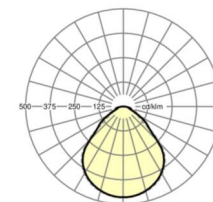

LIGHTING TECHNOLOGY

Placement	LED, Colour rendering/Light colour CRI ≥ 80 / 4000K
Colour tolerance (MacAdam)	3SDCM
Photobiological safety (Luminaire)	RGO
Nominal luminous flux/switching steps (EDM)	4500lm/34W, 3900lm/29W, 3300lm/24W, 2700lm/19W (Standard setting 4500lm)
LED service life	100000h L80/B10 (Tq 25°C), 50000h L90/B50 (Tq 25°C)
Luminaire luminous efficiency	145lm/W-134lm/W
UGR lat./long.	18.8 / 19.1 (34W)

MECHANICS

Housing colour	traffic white RAL 9016
Dimensions (LxWxH/DxH)	1548mm x 239mm x 62mm
Weight (net)	7kg
Cable entry KE (X/Y)	0mm/0mm
Type of installation	Ceiling-mounted single installation, Ceiling-mounted trunking installation, Mounting rail installation

DEEP-LINK

<https://www.regiolux.de/en/article/65711024170>

Reference	LED 4500lm/34W 840
ηLB	100 %
Φ ↓/↑	100 % / 0 %
UGR lat./long.	18.8 / 19.1
VDU	65° < 3000cd/m²

Dimensions

L	1548 mm	Length
B	239 mm	Width
H	62 mm	Height
A1	1300 mm	Mounting distance single mounting
A3	248 mm	Mounting distance between luminaires in a light run arrangement
A4	125 mm	Mounting distance (width)
X	0 mm	Distance cable infeed to the center of the luminaire on the X-axis
Y	0 mm	Distance cable infeed to the center of the luminaire on the Y-axis