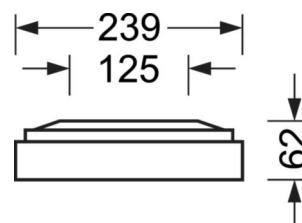

LIGHTING TECHNOLOGY

Placement	LED, Colour rendering/Light colour CRI ≥ 80 / 4000K
Colour tolerance (MacAdam)	3SDCM
Photobiological safety (Luminaire)	RGO
Nominal luminous flux/switching steps (EDM)	4500lm/34W, 3900lm/29W, 3300lm/24W, 2700lm/19W (Standard setting 4500lm)
LED service life	100000h L80/B10 (Tq 25°C), 50000h L90/B50 (Tq 25°C)
Luminaire luminous efficiency	145lm/W-134lm/W
UGR lat./long.	18.8 / 19.1 (34W)

MECHANICS

Housing colour	traffic white RAL 9016
Dimensions (LxWxH/DxH)	1548mm x 239mm x 62mm
Weight (net)	7kg
Cable entry KE (X/Y)	0mm/0mm
Type of installation	Ceiling-mounted single installation, Ceiling-mounted trunking installation, Mounting rail installation

DEEP-LINK

<https://www.regiolux.de/en/article/65711024170>

Reference	LED 4500lm/34W 840
ηLB	100 %
Φ ↓/↑	100 % / 0 %
UGR lat./long.	18.8 / 19.1
VDU	65° < 3000cd/m²

Dimensions

L	1548 mm	Length
B	239 mm	Width
H	62 mm	Height
A1	1300 mm	Mounting distance single mounting
A3	248 mm	Mounting distance between luminaires in a light run arrangement
A4	125 mm	Mounting distance (width)
X	0 mm	Distance cable infeed to the center of the luminaire on the X-axis
Y	0 mm	Distance cable infeed to the center of the luminaire on the Y-axis